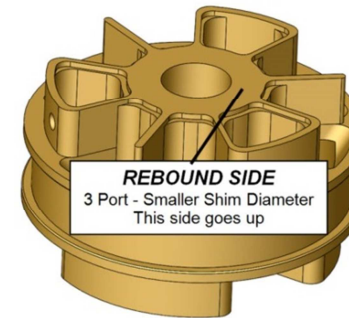

PISTON ORIENTATION – make sure the correct side is up