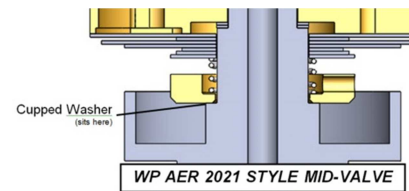

CUPPED WASHER LOCATION