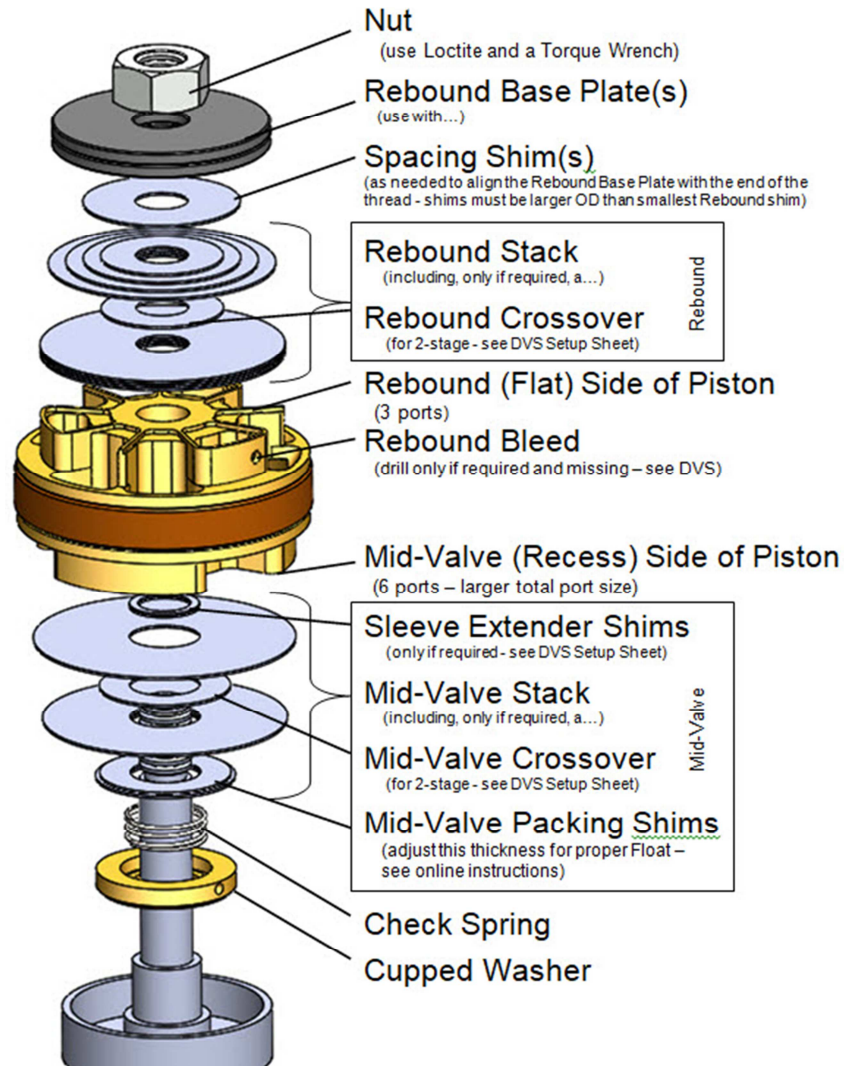

# RACE TECH FORK REBOUND GOLD VALVE

## Cupped Washer

<IPM FRGV CuppedWasher.doc> © 10-1-20

Go to [racetech.com](http://racetech.com)...

**DVS Custom Setup Sheet** – see DVS Valving Search

**DVS Rebound Access Code** – attached

**Instructions** – see your bike in Product Search

Note: You will have extra shims

### PISTON ORIENTATION – make sure the correct side is up