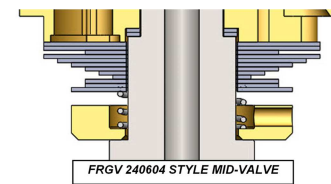

CUPPED WASHER LOCATION