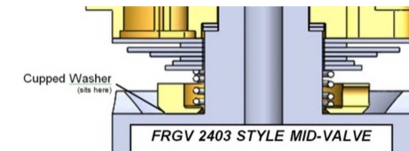

CUPPED WASHER LOCATION