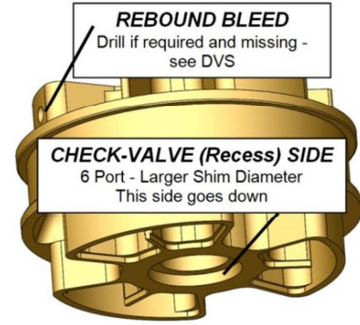

PISTON ORIENTATION – make sure the correct side is up